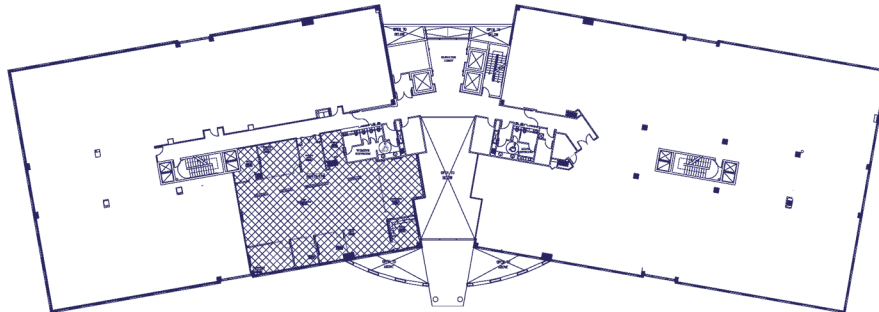

FOR LEASE
CLASS A OFFICE SPACE

Doral Costa
OFFICE PARK

9850 DORAL BOULEVARD, DORAL, FLORIDA 33178

Suite 250 | 3,873 RSF

NORTH

SECOND FLOOR

For more information, please contact:

Walter K. Robinson