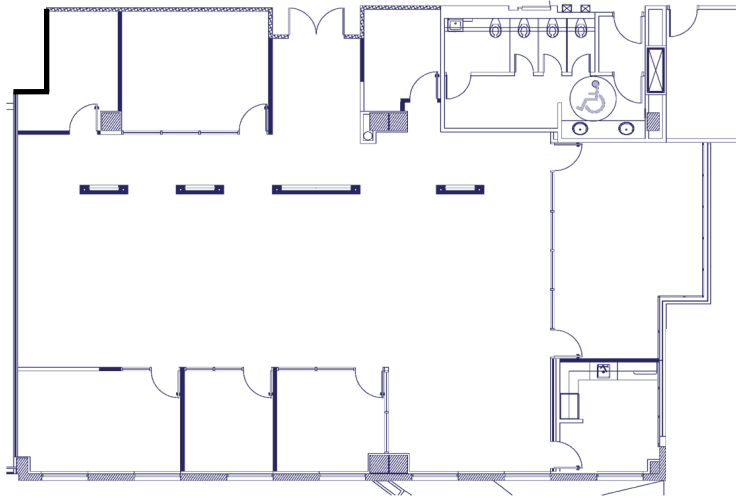

FOR LEASE
CLASS A OFFICE SPACE

Doral Costa
OFFICE PARK

9850 DORAL BOULEVARD, DORAL, FLORIDA 33178

Suite 250 | 3,873 RSF

NORTH

SECOND FLOOR

For more information, please contact:

Walter K. Robinson