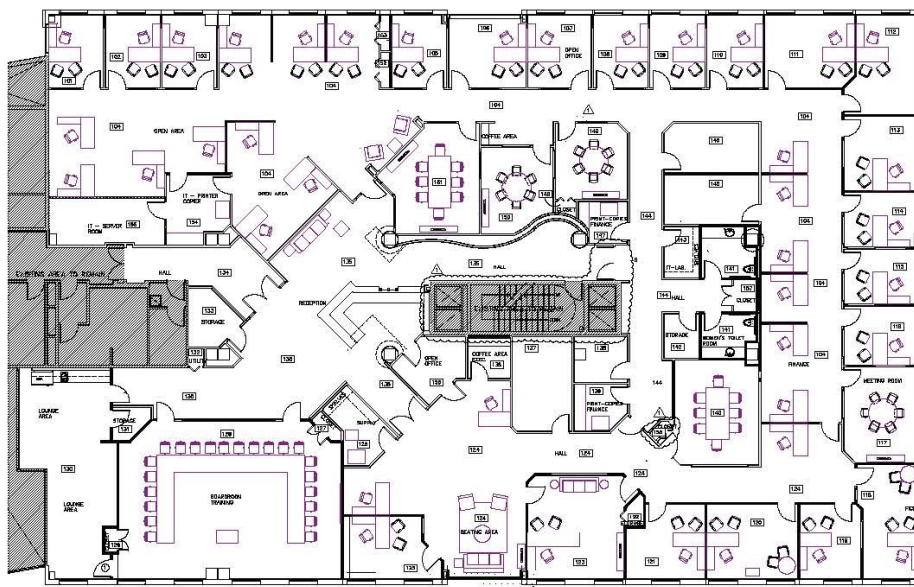

FOR LEASE
CLASS A OFFICE SPACE

Doral Costa
OFFICE PARK

9850 DORAL BOULEVARD, DORAL, FLORIDA 33178

Suite 200 | 16,451 RSF

For more information, please contact:

Walter K. Robinson

Robinson Commercial Real Estate
786-351-2918
walter.robinson@robinsoncre.com