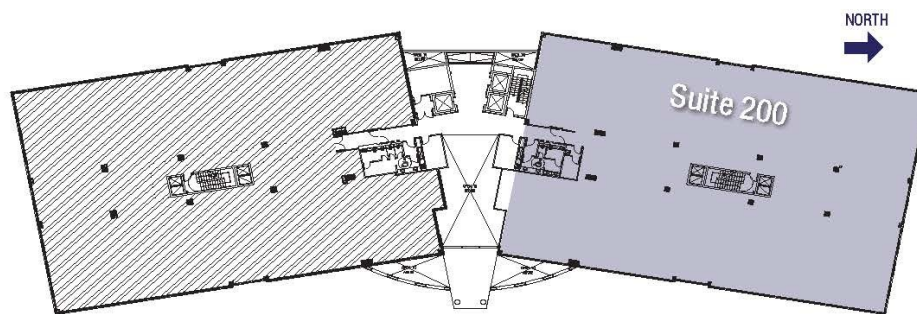

FOR LEASE
CLASS A OFFICE SPACE

Doral Costa
OFFICE PARK

9850 DORAL BOULEVARD, DORAL, FLORIDA 33178

Suite 200 | 16,451 RSF

For more information, please contact:

Walter K. Robinson

Robinson Commercial Real Estate
786-351-2918
walter.robinson@robinsoncre.com