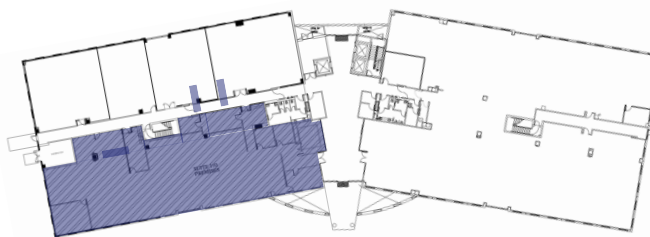

FOR LEASE
CLASS A OFFICE SPACE

Doral Costa
OFFICE PARK

9850 DORAL BOULEVARD, DORAL, FLORIDA 33178

Suite 110 | 8,347 RSF

SUITE 110 FLOOR PLAN

NORTH

FIRST FLOOR

For more information, please contact: