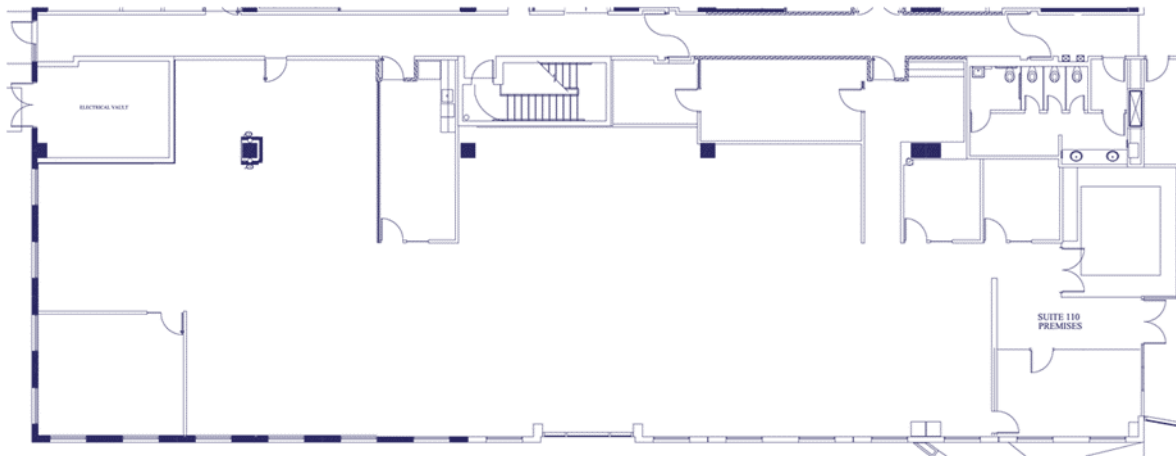

FOR LEASE
CLASS A OFFICE SPACE

Doral Costa
OFFICE PARK

9850 DORAL BOULEVARD, DORAL, FLORIDA 33178

Suite 110 | 8,347 RSF

SUITE 110 FLOOR PLAN

NORTH

FIRST FLOOR

For more information, please contact: