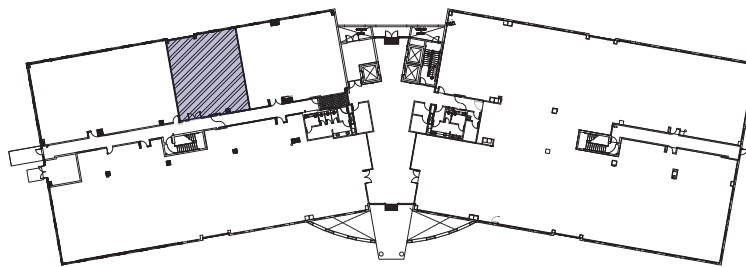

FOR LEASE
CLASS A OFFICE SPACE

Doral Costa
OFFICE PARK

9850 DORAL BOULEVARD, DORAL, FLORIDA 33178

SUITE 160 | 1,604 RSF

FIRST FLOOR

For more information, please contact:

Walter K. Robinson

Robinson Commercial Real Estate
786-351-2918
walter.robinson@robinsoncre.com