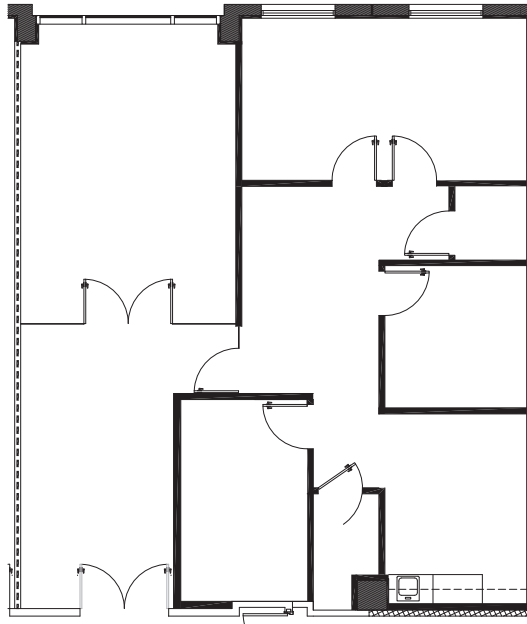

FOR LEASE
CLASS A OFFICE SPACE

Doral Costa
OFFICE PARK

9850 DORAL BOULEVARD, DORAL, FLORIDA 33178

SUITE 160 | 1,604 RSF

FIRST FLOOR

For more information, please contact:

Walter K. Robinson

Robinson Commercial Real Estate
786-351-2918
walter.robinson@robinsoncre.com